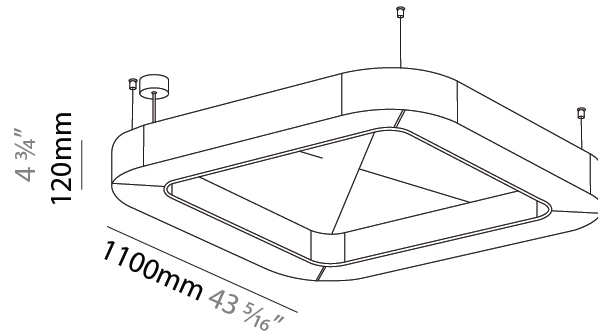

1. To build a product code in our configurator select the specify button on the base model # product page
2. To build a manual product code on this datasheet choose from the options listed below in blue font and add the suffix to the base model #

GENERAL

Series: Quantum Acoustic
Brand: Prolicht
Division: Architectural
Mounting Type: Suspension
Mounting Location: Ceiling
Subcategory: Acoustic

PHYSICAL

Shape: Round
Length (mm): 1100
Length (in): 43 ⁵/₁₆
Width (mm): 1100
Width (in): 43 ⁵/₁₆
Height (mm): 120
Height (in): 4 ³/₄
Light Distribution: Direct
Diffuser: PMMA - Opal / Micro-Prism
Fixture Finish: SSR / BKV / CWI / CRY / HAB / UFT / ITA / RUA / FTG / MYG / LOD / PUS / FRO / FUP / KIA / POP / BLS / SPG / MEY / GOH / GUM / CHC / COM / ABZ / JAG / OBR / MOS / ROR
Accent Finish: ANC / ASH / BNA / BTC / BZE / CEL / EGG / EVG / FOG / FOS / FST / FUA / IRI / IRO / KHA / LIC / LIM / MER / MSN / MUS / ONX / PEA / PLU / POL / PPY / RAY / ROY / RST / STE / SWD / TAN / TAU
Fixture Material: Aluminum
Cable Details: 2 000mm / 78 3/4" or 6 000mm / 236 1/4" Transparent Cable

ELECTRICAL

Lamp Type: LED (Zhaga Standard)
Input Wattage (W): 58.7

LED

Color Temperature (°K): 2700 / 3000 / 3500 / 4000
Max. Delivered Lumen (lm): Max 10571
Nominal Lumen (lm): Max 14416
CRI: >90 CRI
Lamp Life (hrs): 50000

OPTICAL

RATINGS AND CERTIFICATIONS

Certified By: CSA Certified to UL and CSA Standards
IP rating: IP20