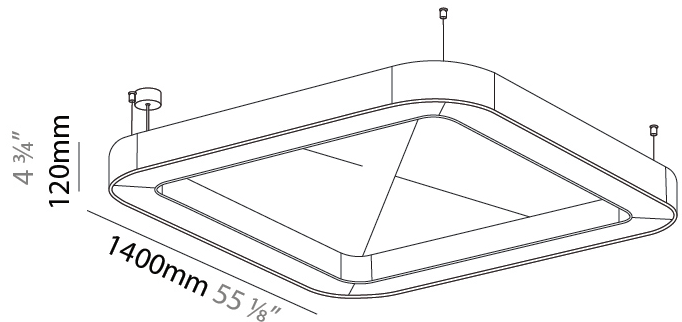

1. To build a product code in our configurator select the specify button on the base model # product page
2. To build a manual product code on this datasheet choose from the options listed below in blue font and add the suffix to the base model #

GENERAL

Series: Quantum Acoustic
Brand: Prolicht
Division: Architectural
Mounting Type: Suspension
Mounting Location: Ceiling
Subcategory: Acoustic

PHYSICAL

Shape: Round
Length (mm): 1400
Length (in): 55 1/8
Width (mm): 1400
Width (in): 55 1/8
Height (mm): 120
Height (in): 4 3/4
Light Distribution: Direct
Diffuser: PMMA - Opal / Micro-Prism
Fixture Finish: SSR / BKV / CWI / CRY / HAB / UFT / ITA / RUA / FTG / MYG / LOD / PUS / FRO / FUP / KIA / POP / BLS / SPG / MEY / GOH / GUM / CHC / COM / ABZ / JAG / OBR / MOS / ROR
Accent Finish: ANC / ASH / BNA / BTC / BZE / CEL / EGG / EVG / FOG / FOS / FST / FUA / IRI / IRO / KHA / LIC / LIM / MER / MSN / MUS / ONX / PEA / PLU / POL / PPY / RAY / ROY / RST / STE / SWD / TAN / TAU
Fixture Material: Aluminum
Cable Details: 2 000mm / 78 3/4" or 6 000mm / 236 1/4" Transparent Cable

ELECTRICAL

Lamp Type: LED (Zhaga Standard)
Input Wattage (W): 78.3

LED

Color Temperature (°K): 2700 / 3000 / 3500 / 4000
Max. Delivered Lumen (lm): 6639 / 6871 / 8068 / 6985
Nominal Lumen (lm): 10213 / 6871 / 12412 / 10747
CRI: >90 CRI
Lamp Life (hrs): 50000

OPTICAL

RATINGS AND CERTIFICATIONS

Certified By: CSA Certified to UL and CSA Standards
IP rating: IP20