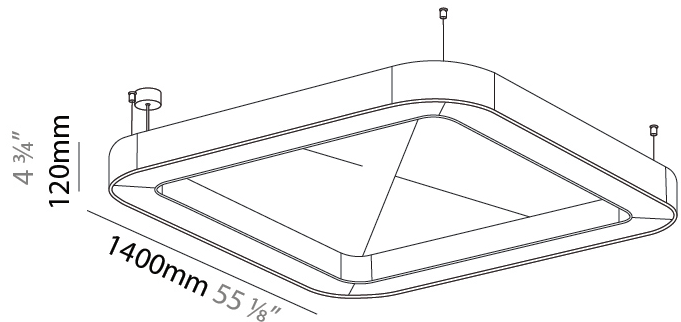

1. To build a product code in our configurator select the specify button on the base model # product page
2. To build a manual product code on this datasheet choose from the options listed below in blue font and add the suffix to the base model #

GENERAL

Series: Quantum Acoustic
Brand: Prolicht
Division: Architectural
Mounting Type: Suspension
Mounting Location: Ceiling
Subcategory: Acoustic

PHYSICAL

Shape: Round
Length (mm): 1400
Length (in): 55 1/8
Width (mm): 1400
Width (in): 55 1/8
Height (mm): 120
Height (in): 4 3/4
Light Distribution: Direct
Diffuser: PMMA - Opal / Micro-Prism
Fixture Finish: SSR / BKV / CWI / CRY / HAB / UFT / ITA / RUA / FTG / MYG / LOD / PUS / FRO / FUP / KIA / POP / BLS / SPG / MEY / GOH / GUM / CHC / COM / ABZ / JAG / OBR / MOS / ROR
Accent Finish: ANC / ASH / BNA / BTC / BZE / CEL / EGG / EVG / FOG / FOS / FST / FUA / IRI / IRO / KHA / LIC / LIM / MER / MSN / MUS / ONX / PEA / PLU / POL / PPY / RAY / ROY / RST / STE / SWD / TAN / TAU
Fixture Material: Aluminum
Cable Details: 2 000mm / 78 3/4" or 6 000mm / 236 1/4" Transparent Cable

ELECTRICAL

Lamp Type: LED (Zhaga Standard)
Input Wattage (W): 78.3

LED

Color Temperature (°K): 2700 / 3000 / 3500 / 4000
Max. Delivered Lumen (lm): Max 12847
Nominal Lumen (lm): Max 17519
CRI: >90 CRI
Lamp Life (hrs): 50000

OPTICAL

RATINGS AND CERTIFICATIONS

Certified By: CSA Certified to UL and CSA Standards
IP rating: IP20