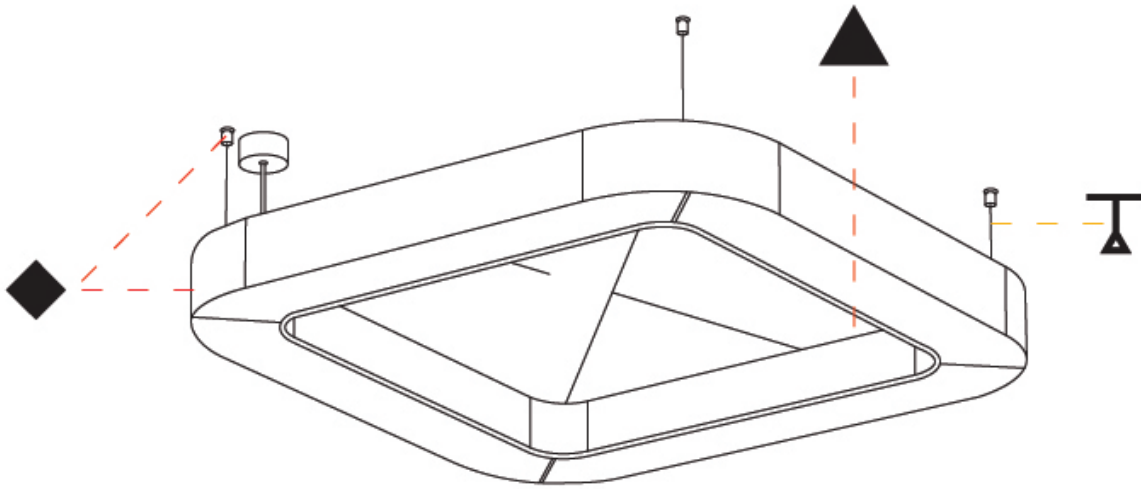

QUANTUM ACOUSTIC SUSPENSION

A300733-

PROJECT	_____
TYPE	_____
SPECIFIER	_____
QUANTITY	_____
DATE	_____

A