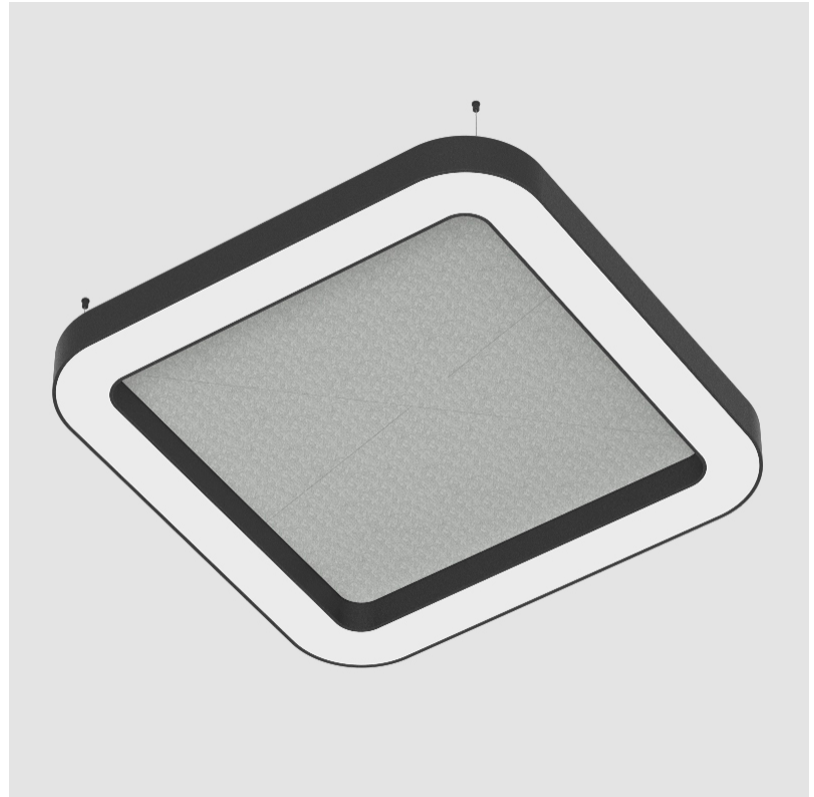

1. To build a product code in our configurator select the specify button on the base model # product page
2. To build a manual product code on this datasheet choose from the options listed below in blue font and add the suffix to the base model #

GENERAL

Series: Quantum Acoustic
Brand: Prolicht
Division: Architectural
Mounting Type: Suspension
Mounting Location: Ceiling
Subcategory: Acoustic

PHYSICAL

Shape: Round
Length (mm): 1400
Length (in): 55 1/8
Width (mm): 1400
Width (in): 55 1/8
Height (mm): 120
Height (in): 4 3/4
Light Distribution: Direct
Diffuser: PMMA - Opal / Micro-Prism
Fixture Finish: SSR / BKV / CWI / CRY / HAB / UFT / ITA / RUA / FTG / MYG / LOD / PUS / FRO / FUP / KIA / POP / BLS / SPG / MEY / GOH / GUM / CHC / COM / ABZ / JAG / OBR / MOS / ROR
Accent Finish: ANC / ASH / BNA / BTC / BZE / CEL / EGG / EVG / FOG / FOS / FST / FUA / IRI / IRO / KHA / LIC / LIM / MER / MSN / MUS / ONX / PEA / PLU / POL / PPY / RAY / ROY / RST / STE / SWD / TAN / TAU
Fixture Material: Aluminum
Cable Details: 2 000mm / 78 3/4" or 6 000mm / 236 1/4" Transparent Cable

ELECTRICAL

Lamp Type: LED (Zhaga Standard)
Input Wattage (W): 78.3

LED

Color Temperature (°K): 2700 / 3000 / 3500 / 4000
Max. Delivered Lumen (lm): 6639 / 6871 / 8068 / 6985
Nominal Lumen (lm): 10213 / 6871 / 12412 / 10747
CRI: >90 CRI
Lamp Life (hrs): 50000

OPTICAL

RATINGS AND CERTIFICATIONS

Certified By: CSA Certified to UL and CSA Standards
IP rating: IP20